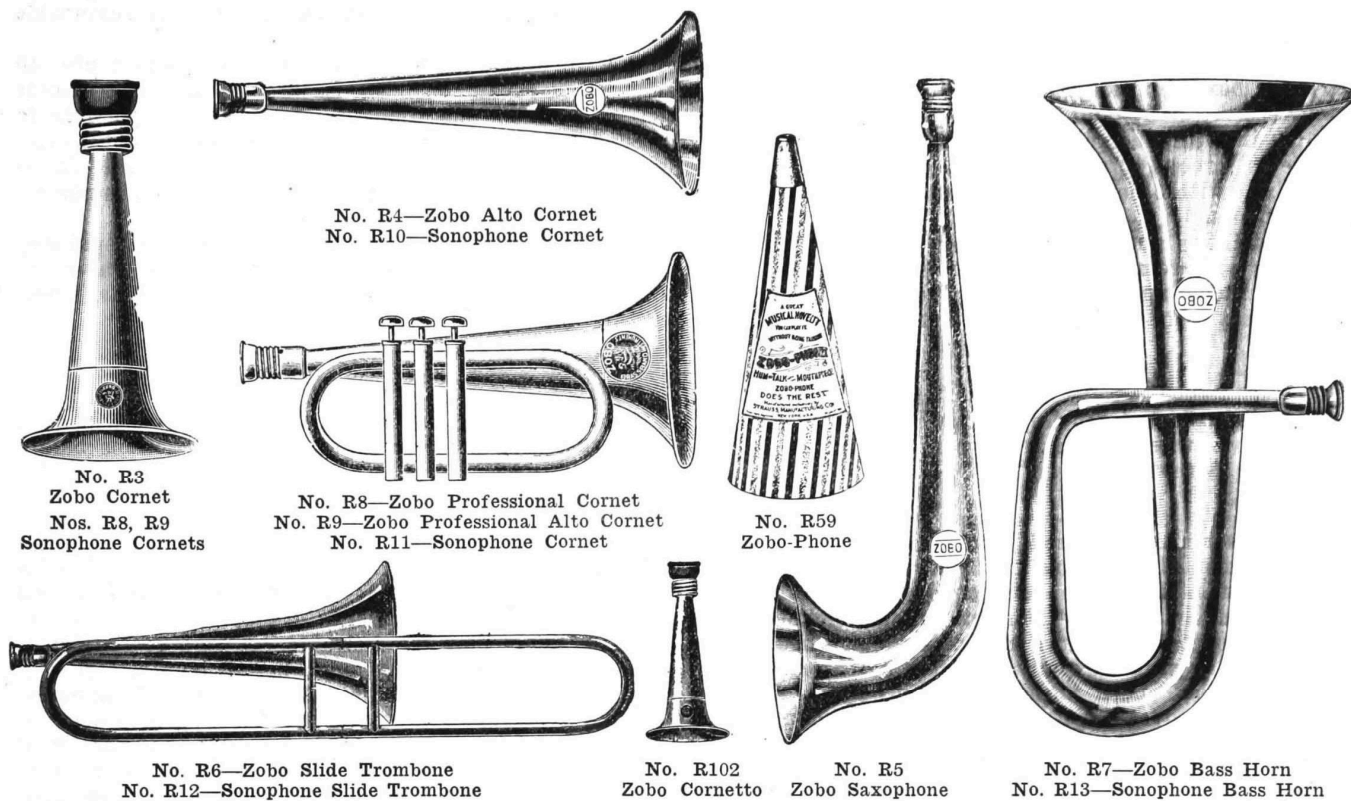

## ZOBOS AND SONOPHONES

### ZOBOS

No.		Each
R 59	Zobo-phone, extra heavy cardboard, covered with red, white and blue striped paper; smooth finish, nickel-plated safety metal mouthpiece	\$0.05
R102	Zobo Cornetto, solid metal, brass finish	.25
R 3	Zobo Cornet, solid metal, brass finish. Plays first part or highest voice (Soprano or Tenor) in Zobo band, orchestra, quartet or club	1.00
R 4	Zobo Alto Cornet, solid metal, brass finish. Plays second part (Alto or Second Tenor)	1.25
R 5	Zobo Saxophone, solid metal, brass finish. Plays first bass in quartet or Zobo band	1.75
R 6	Zobo Slide Trombone with working slide, solid metal, brass finish. Plays baritone in quartet or Zobo band	4.00
R 7	Zobo Bass Horn, solid metal, brass finish. For bass voice in solo, quartet or band	4.00
R 8	Zobo Professional Cornet, solid metal, brass finish. For solo or leading voice in quartet or band. Has three working plungers—looks like genuine cornet	2.00
R 9	Zobo Professional Alto Cornet, same as No. R8, but larger. Plays second part, alto or second tenor in quartet or band	2.50
R205	Zobo Repair Package. Box containing 3 Zobo mouthpiece buttons, each with vibrator attached. (Postage, 1 ct.) Per box	.05

### DIMENSIONS OF ZOBOS

R 59—Zobo-phone, 7 inches long.	R6—Zobo Slide Trombone, 27 inches long, 7-inch bell. 34 inches long with slide fully extended.
R102—Zobo Cornetto, 5 inches long, 2½-inch bell.	R7—Zobo Bass Horn, 21 inches high, 9-inch bell.
R 3—Zobo Cornet, 11 inches long, 5½-inch bell.	R8—Zobo Professional Cornet, 11 inches long, 5½-inch bell.
R 4—Zobo Alto Cornet, 14 inches long, 6-inch bell.	R9—Zobo Professional Alto Cornet, 14 inches long, 6-inch bell.
R 5—Zobo Saxophone, 21 inches long, 6-inch bell.	